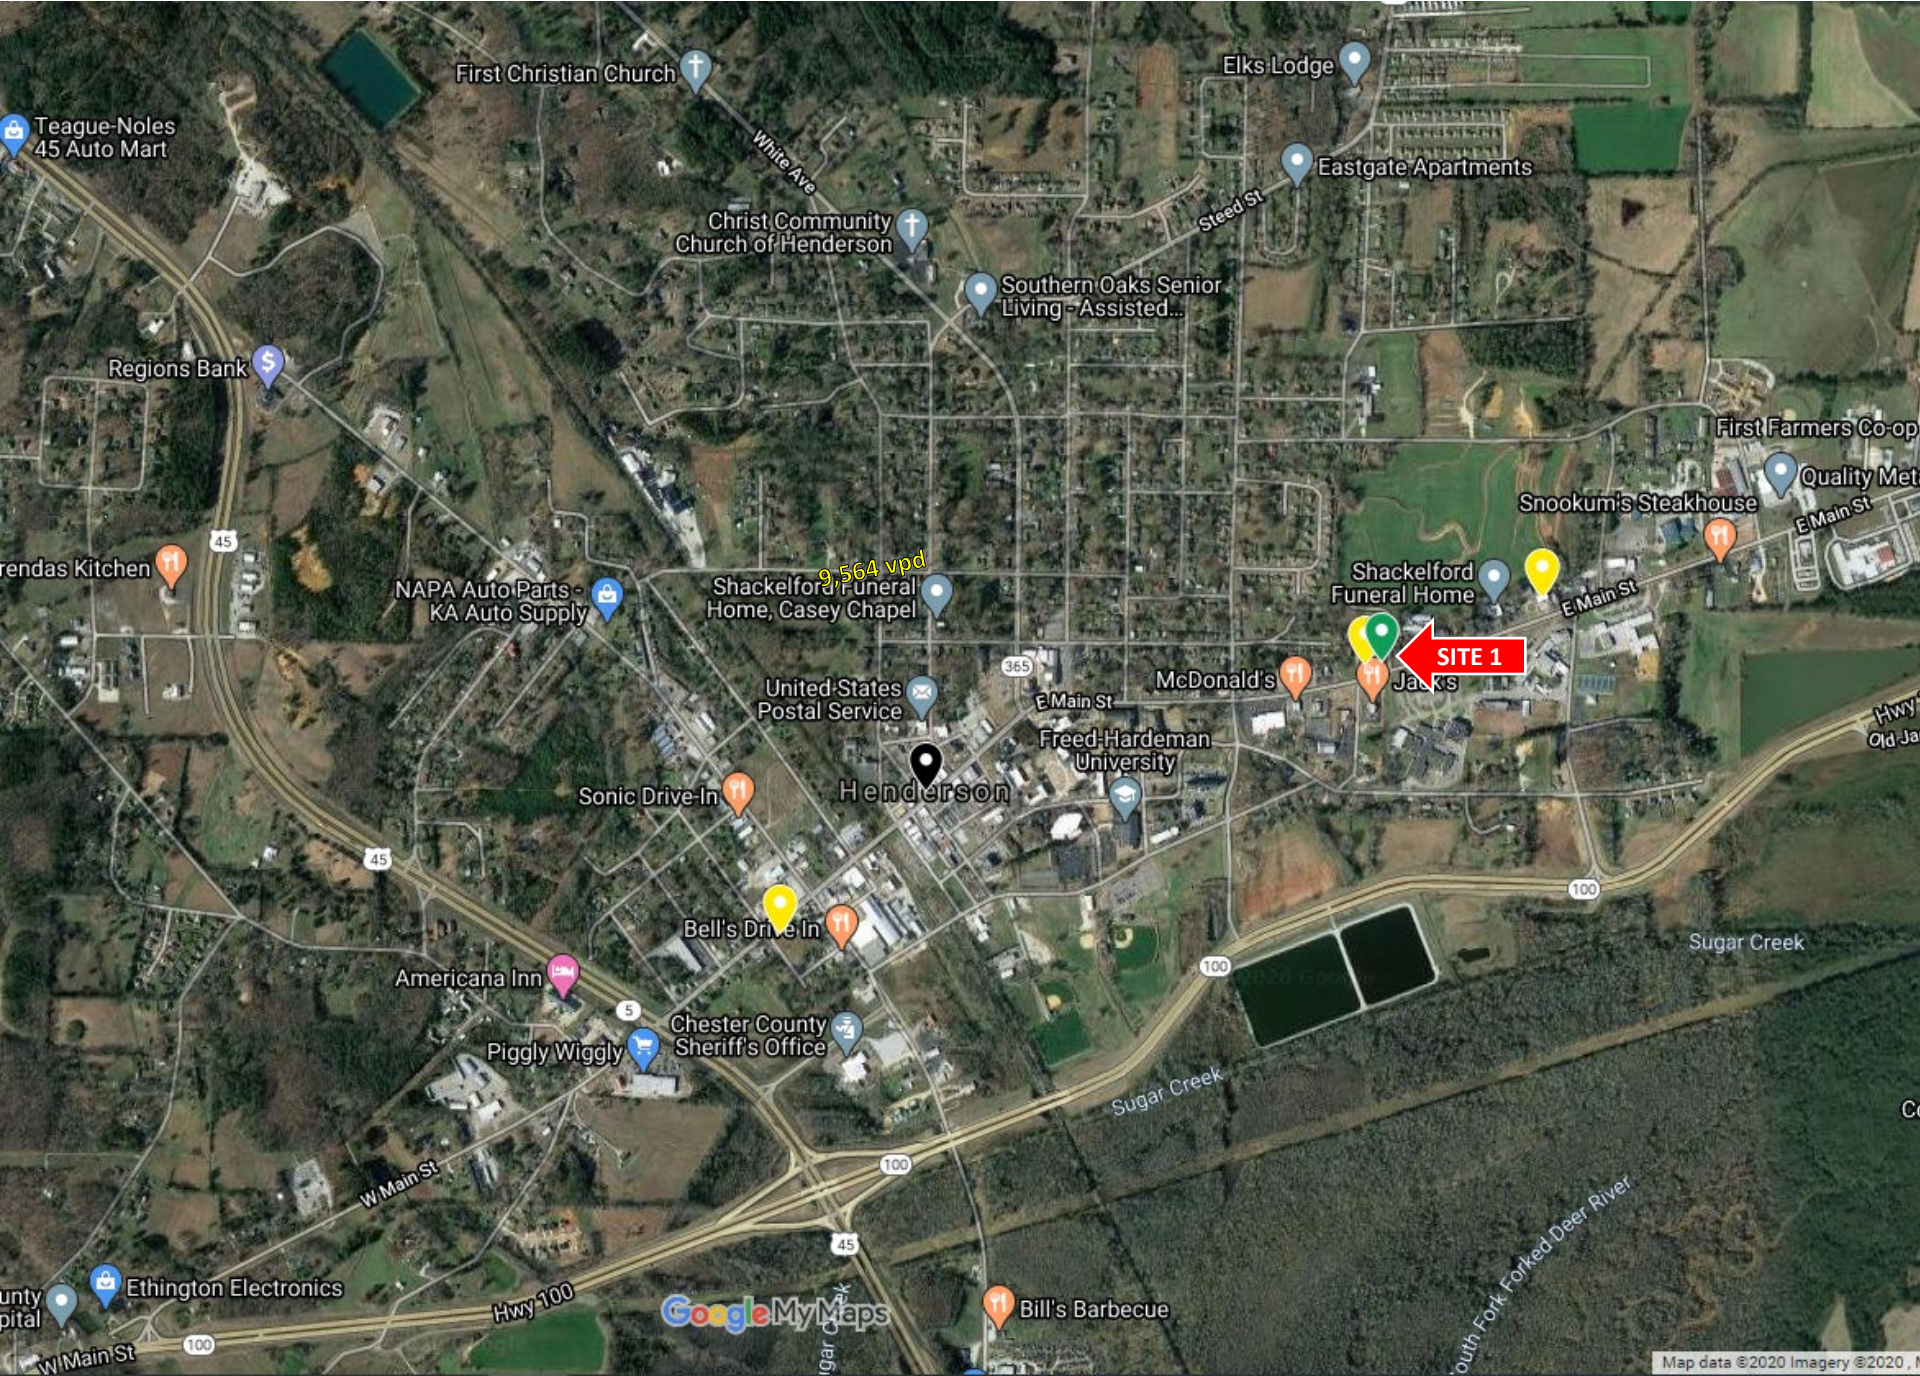

Henderson, TN

Address: 531 E Main St, Henderson, TN 38340
(nearest address)

Lat/Long: 35.44201, -88.6295

Google Maps: [LINK](#)

Market: The county seat of Chester County. 16 mi south of Jackson, TN. **Freed-Hardeman University** is a private university associated with the Churches of Christ and located in Henderson. Its enrollment is ~2,000 students.

MAJOR EMPLOYERS:

- Giti Tire USA - Automotive Tires 746 (Planned: 1,700)
- Boise Cascade Company - Plywood & Construction Material 400
- Guardian Industries Corp. - Float Glass 336
- Carolina Poly Inc. - Polyethylene Film/Bags (Planned: 375) 300
- ATI Industries LLC - Nickel & Titanium Alloys/Specialty Steel 300
- Freed Hardeman University 160
- Total labor Force of roughly 12,000

Regional Map

MARKET AERIAL

SITE AERIAL - 1