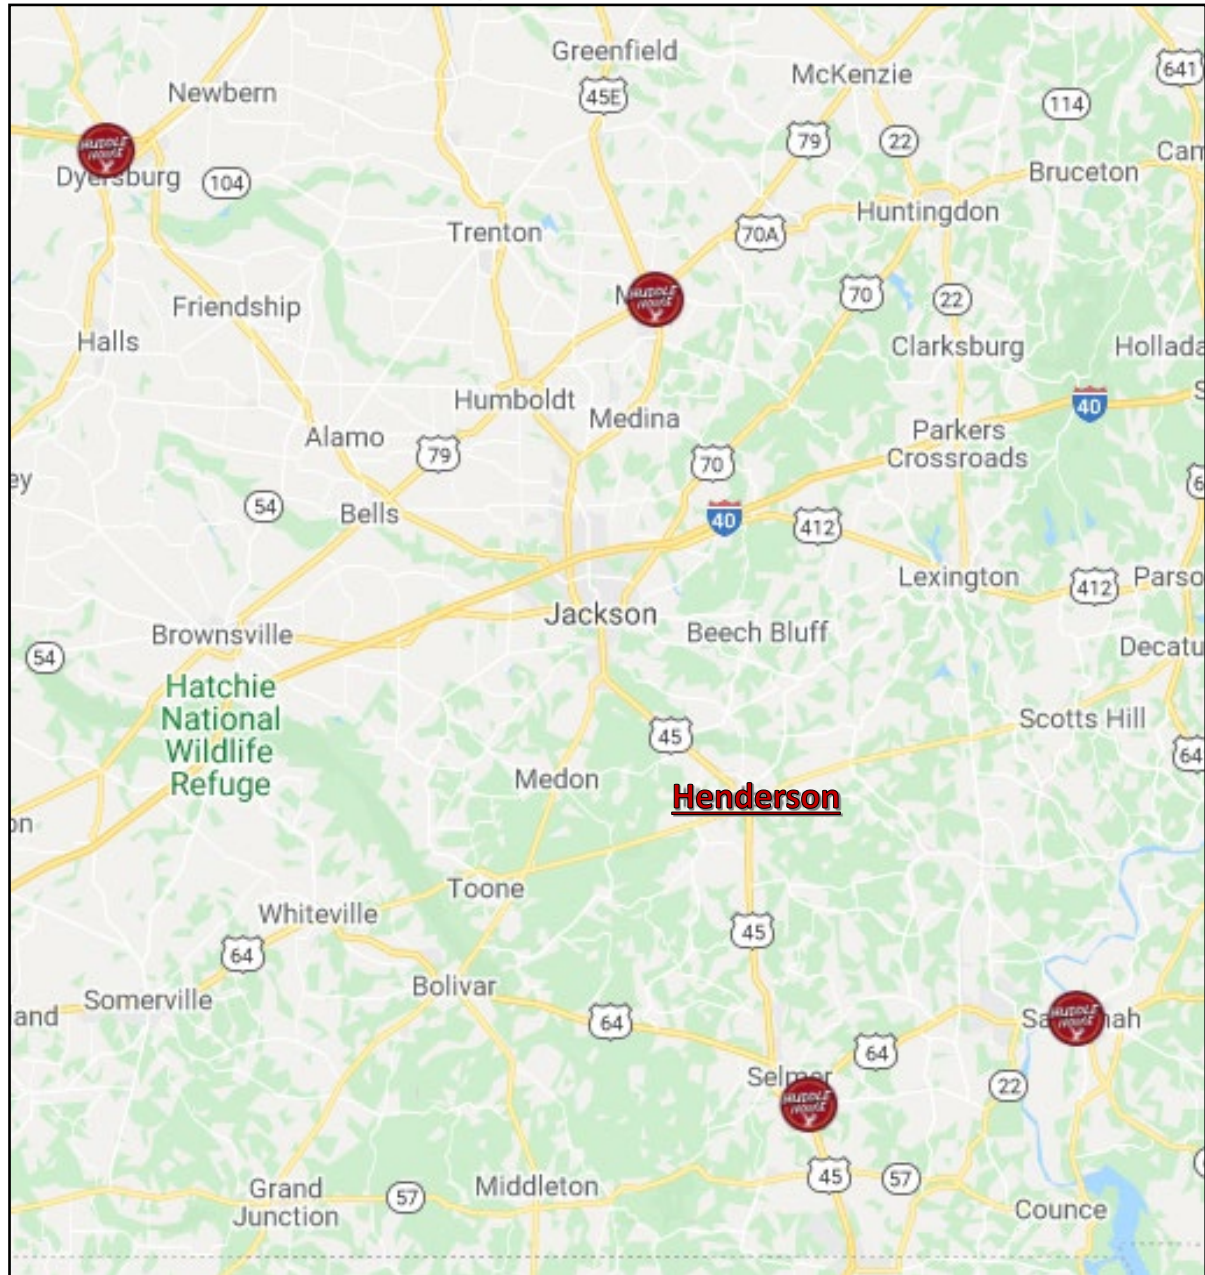

Henderson, TN

Address: 531 E Main St, Henderson, TN 38340
(nearest address)

Lat/Long: 35.44201, -88.6295

Google Maps: [LINK](#)

Market: The county seat of Chester County. 16 mi south of Jackson, TN. **Freed-Hardeman University** is a private university associated with the Churches of Christ and located in Henderson. Its enrollment is ~2,000 students.

MAJOR EMPLOYERS:

- Giti Tire USA - Automotive Tires 746 (Planned: 1,700)
- Boise Cascade Company - Plywood & Construction Material 400
- Guardian Industries Corp. - Float Glass 336
- Carolina Poly Inc. - Polyethylene Film/Bags (Planned: 375) 300
- ATI Industries LLC - Nickel & Titanium Alloys/Specialty Steel 300
- Freed Hardeman University 160
- Total labor Force of roughly 12,000

Regional Map

MARKET AERIAL

SITE AERIAL - 1